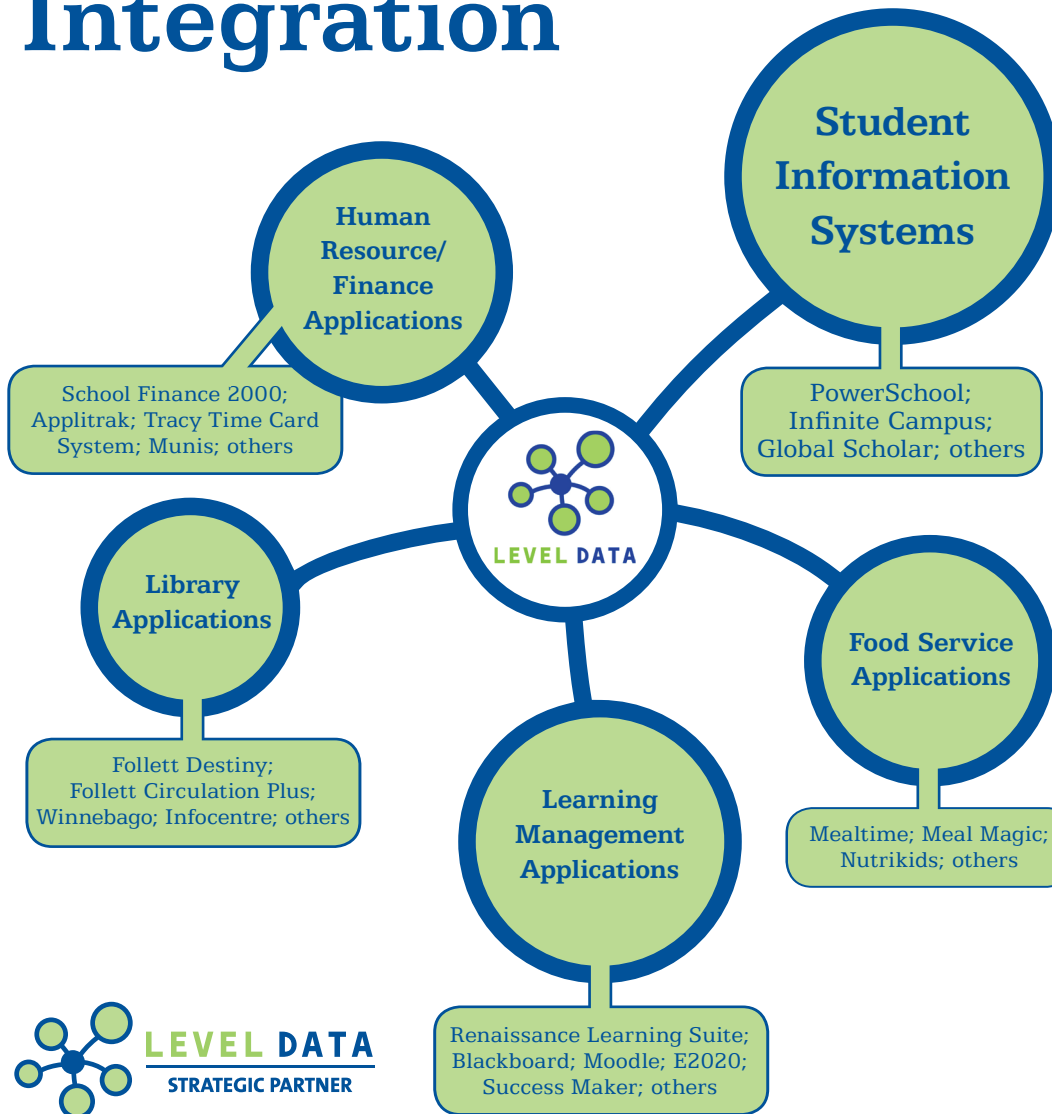

# POWER UP

## your Student Information System

— *Is your District getting the most out of its SIS?*

Your Student Information System will help your District save time and money only if you make sure the data gets to where it's needed. ANCGroup has strategically partnered with Level Data to deliver seamless data integration between your critical District applications.

# Seamless Data Integration

## Level Data Applications Connections Include:

- Student Information Systems
- Network Access (Active Directory; eDirectory)
- Food Service Applications
- Transportation Applications
- Library Applications
- Human Resource/ Business Finance Applications
- Learning Management Applications
- Special Education Applications
- Assessment Applications
- Data Warehouse Applications
- Safety and Security Applications
- Counseling Applications
- Athletic Applications
- Websites
- Auto Forms Creation
- List Serv
- **MANY MORE . . .**